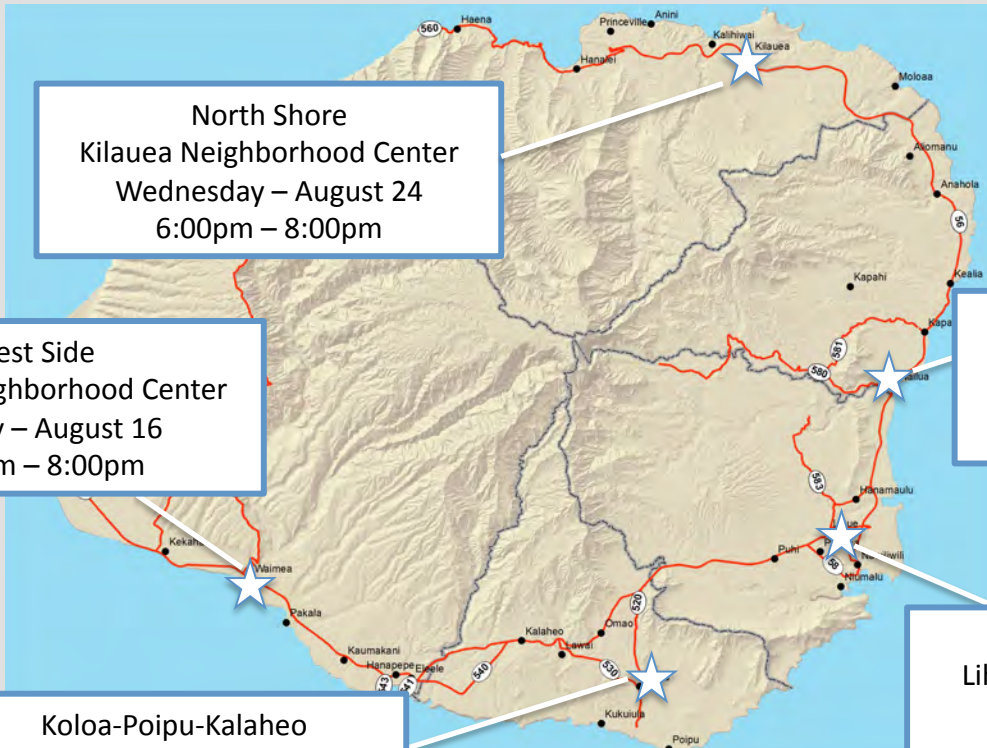

# WE NEED YOUR HELP!

Planning the future of our island's transportation and mobility  
5 workshops – attend the one nearest you

Bring the keiki

Ice cream

Drawing for prizes

North Shore  
Kilauea Neighborhood Center  
Wednesday – August 24  
6:00pm – 8:00pm

West Side  
Waimea Neighborhood Center  
Tuesday – August 16  
6:00pm – 8:00pm

East Side  
Kapaa Neighborhood Center  
Tuesday – August 23  
6:00pm – 8:00pm

Koloa-Poipu-Kalaheo  
Koloa Neighborhood Center  
Wednesday – August 17  
6:00pm – 8:00pm

Lihue  
Lihue Neighborhood Center  
Thursday – August 18  
6:00pm – 8:00pm

Learn more: [www.movekauai.net](http://www.movekauai.net)